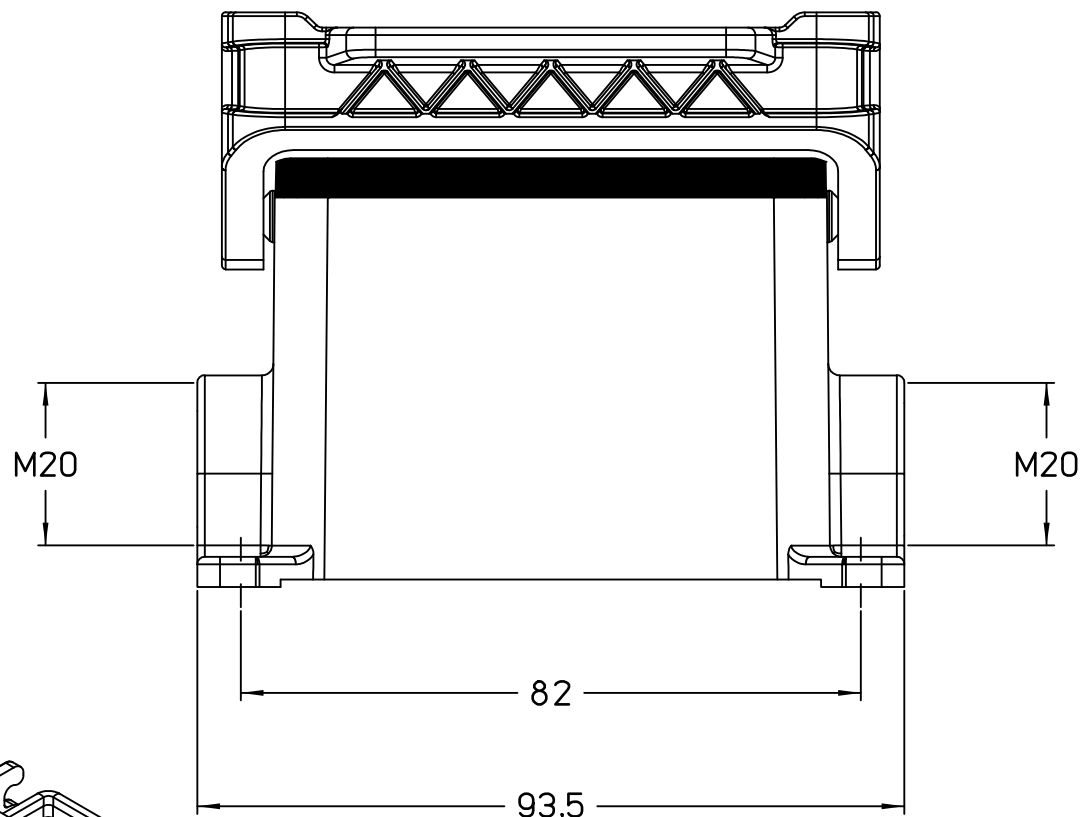

1

2

3

Simplified representation with dimensions without tolerance

Original Size A4

JMPP 10 L220

Date 08/11/23

surface mounting housing, size "57.27", 2x M20 side entries,  
with 1 Jei-P lever

Sign. G. Renna

Scale  
1:1

1

2

3