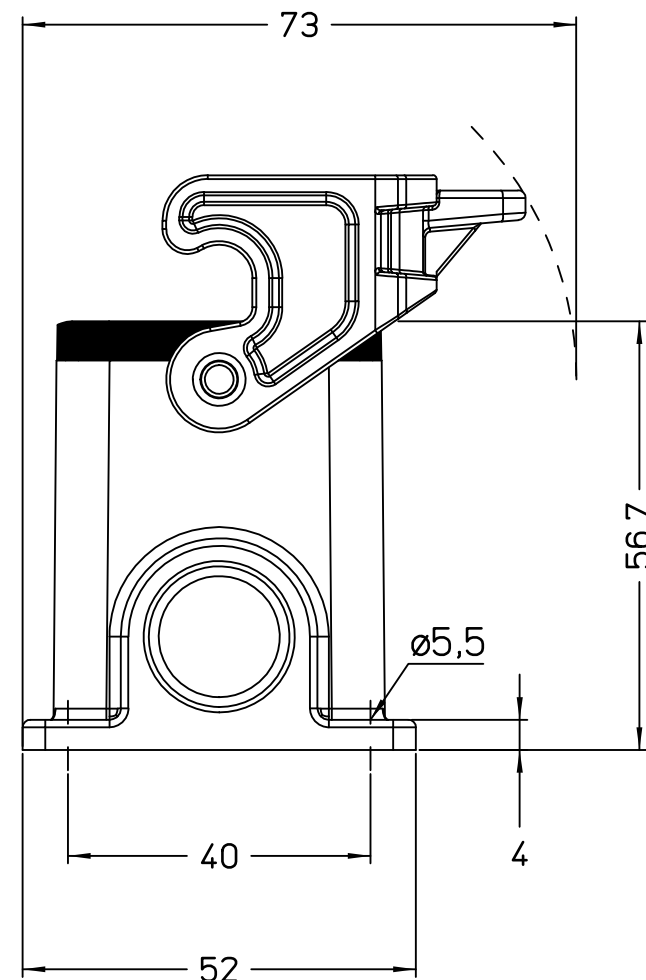

1

2

3

Simplified representation with dimensions without tolerance

Original Size A4

JMPP 10 L220

Date 08/11/23

surface mounting housing, size "57.27", 2x M20 side entries,  
with 1 Jei-P lever

Sign. G. Renna

Scale  
1:1

1

2

3